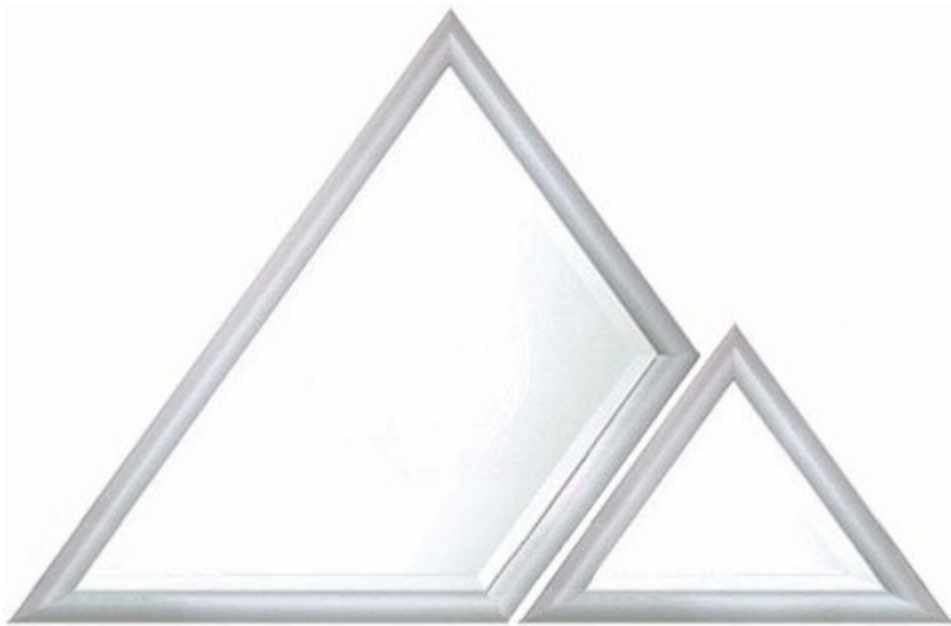

Moderna 2

H x W = 105 x 175 cm.
small section = 42 x 70 cm.