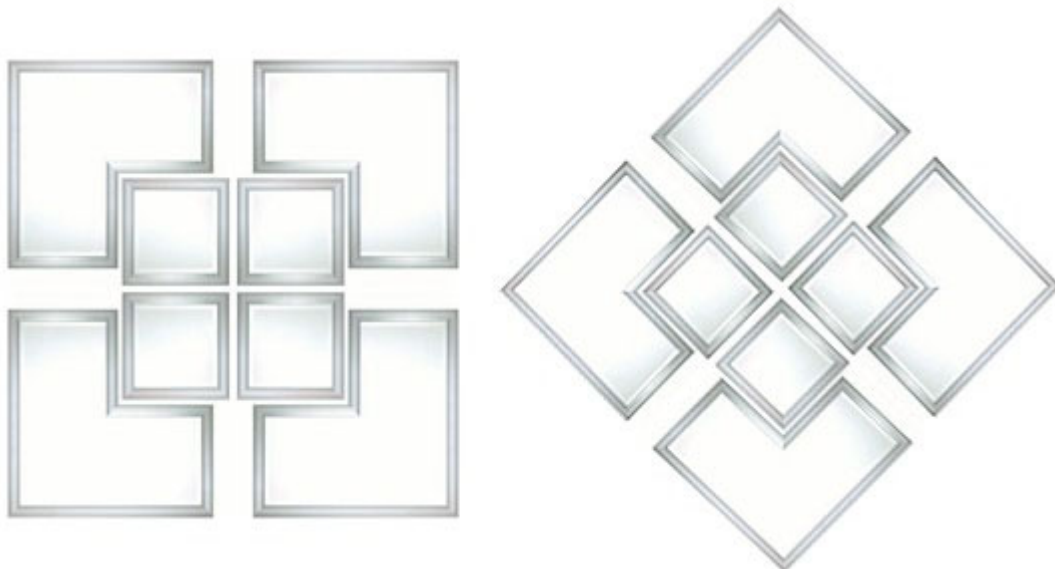

### **Large Wall-Mirrors**

#### **Moderna 1**

H x W = 110 x 110 cm.

small section = 55 x 55 cm.

A Mirror with many „playfull" positioning possibility's.

## Wall Art

Wall Art, a number of contemporary design mirrors based on geometrical forms. The shapes and sizes, combined with the two colors of mirrorglass "bi-color", almost makes these mirrors look like an object. Sharp and strong design.