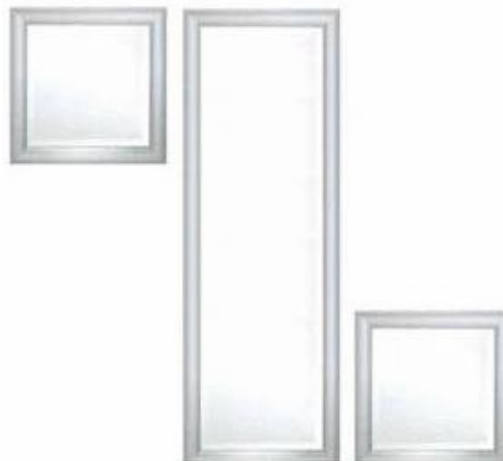

Geo Decor Set 3

H x B =
2x (40 x 40 cm)
1x (120 x 40 cm)

Art.nr.: 120-03